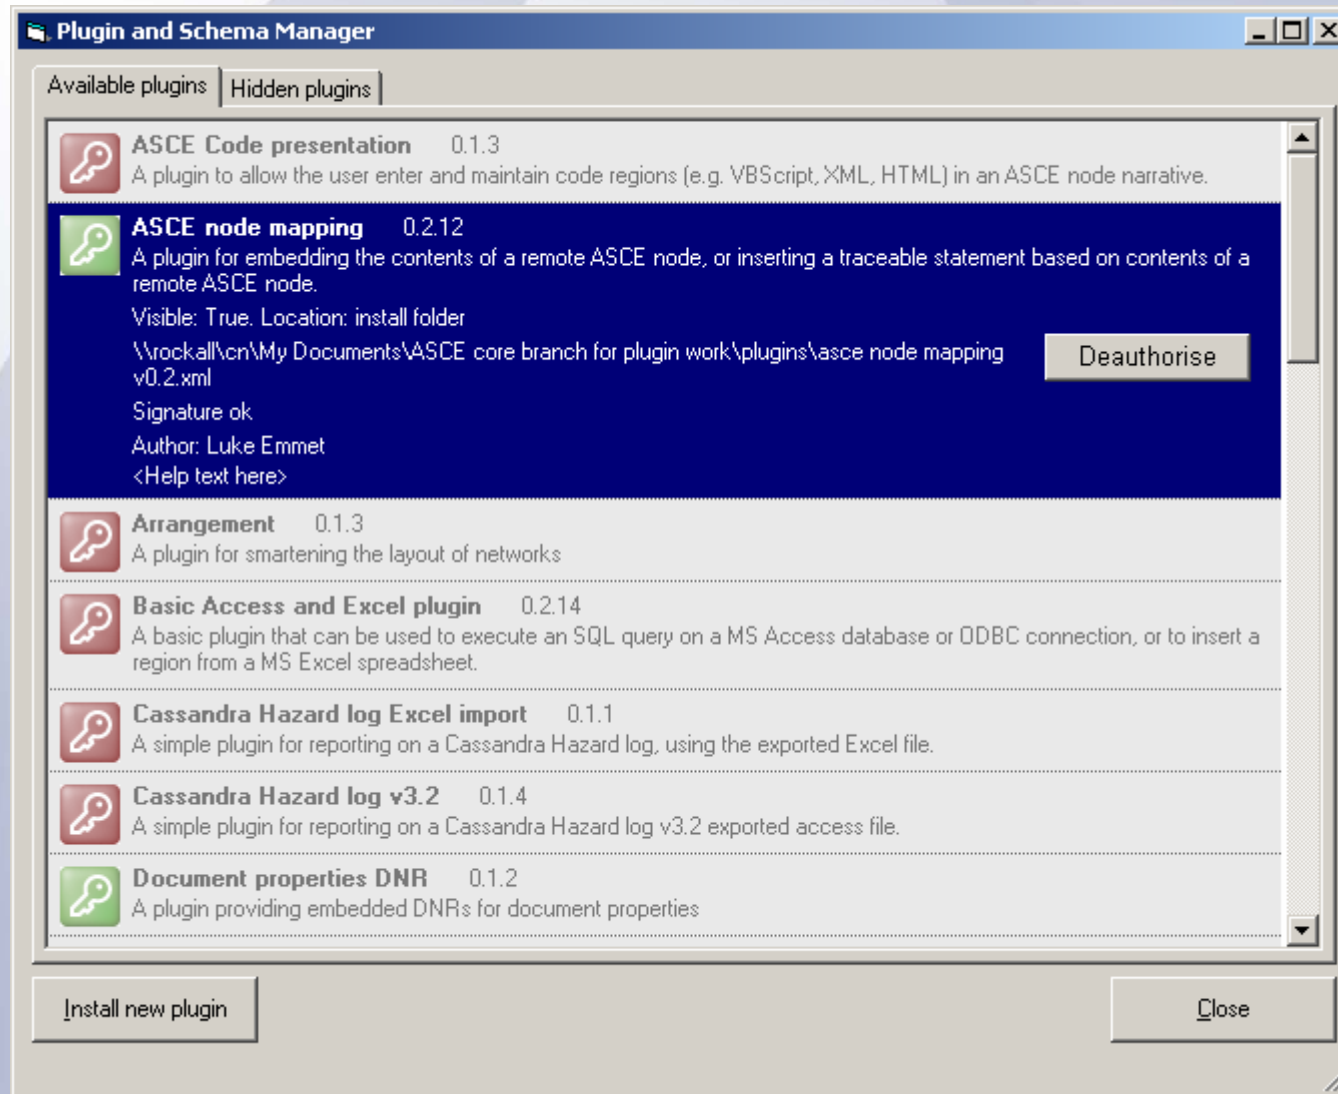

Plugin Manager